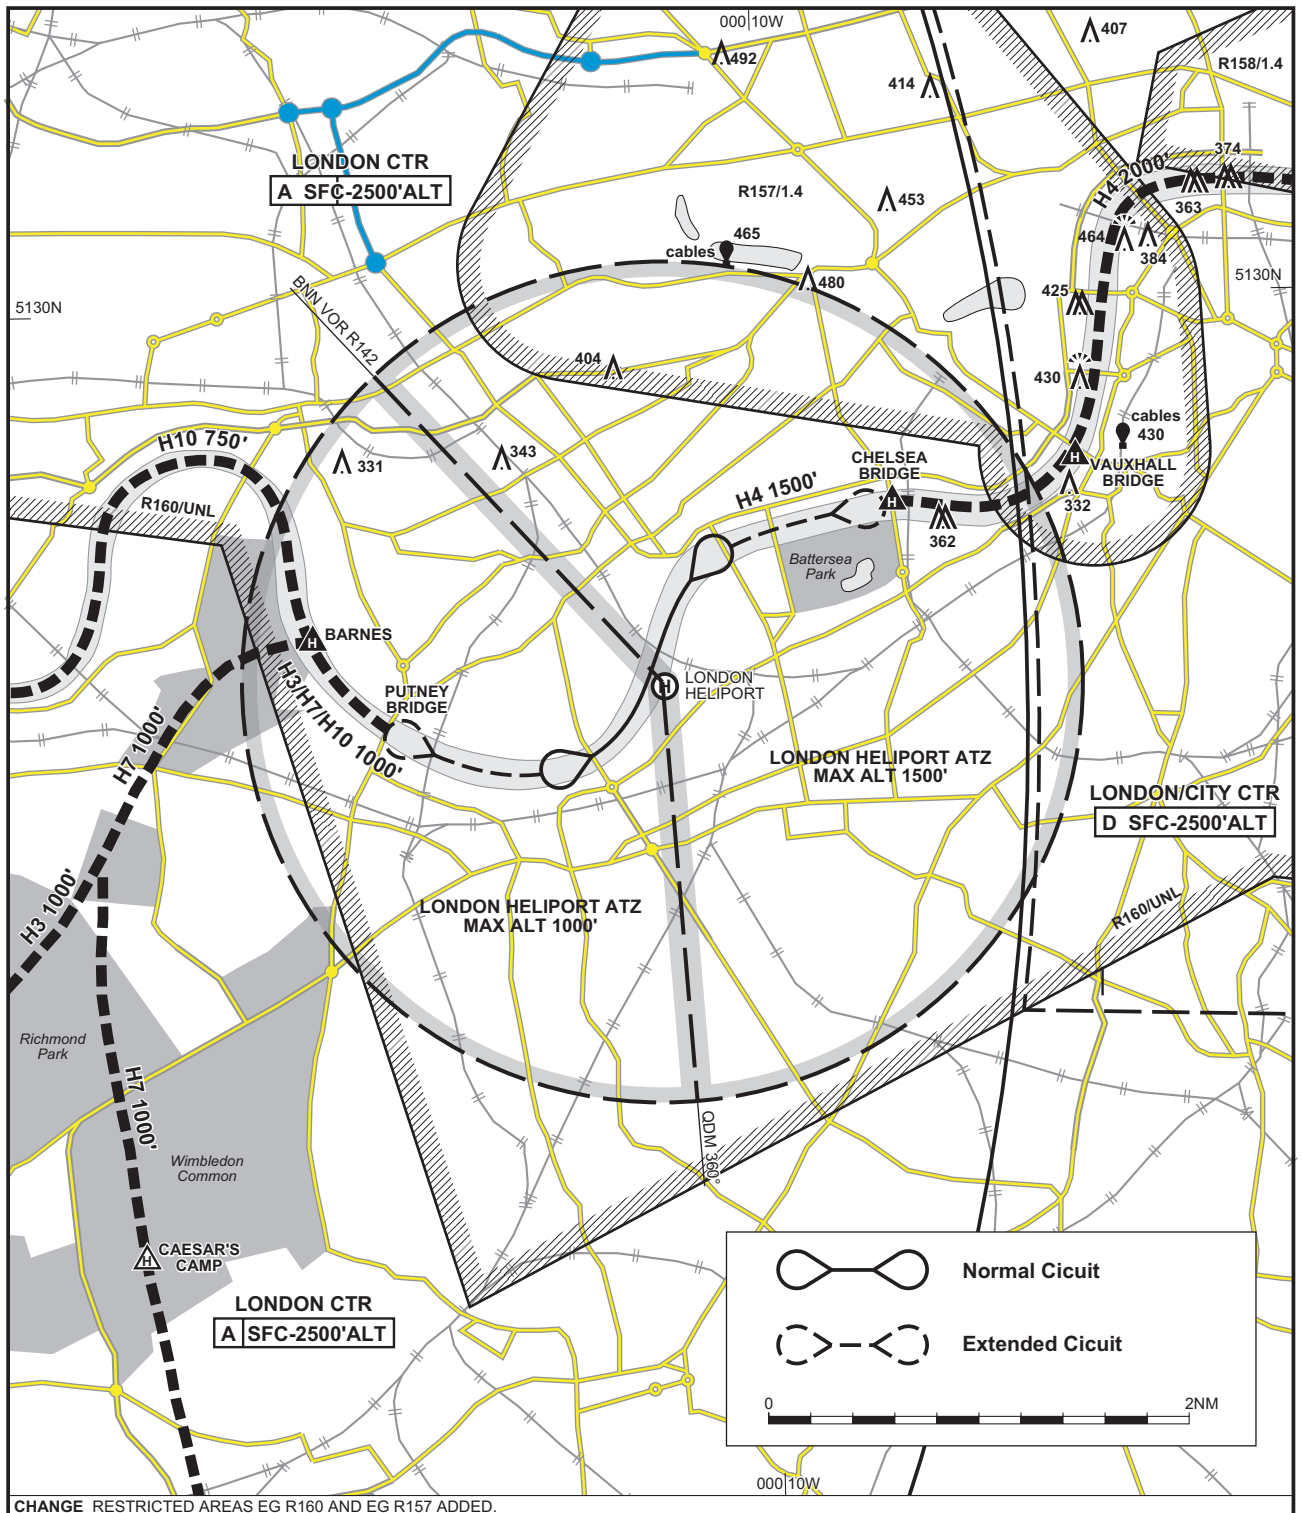

LONDON HELIPORT INBOUND/OUTBOUND FLIGHT PROCEDURES

CHANGE RESTRICTED AREAS EG R160 AND EG R157 ADDED.
AERO INFO DATE 1 JUN 05